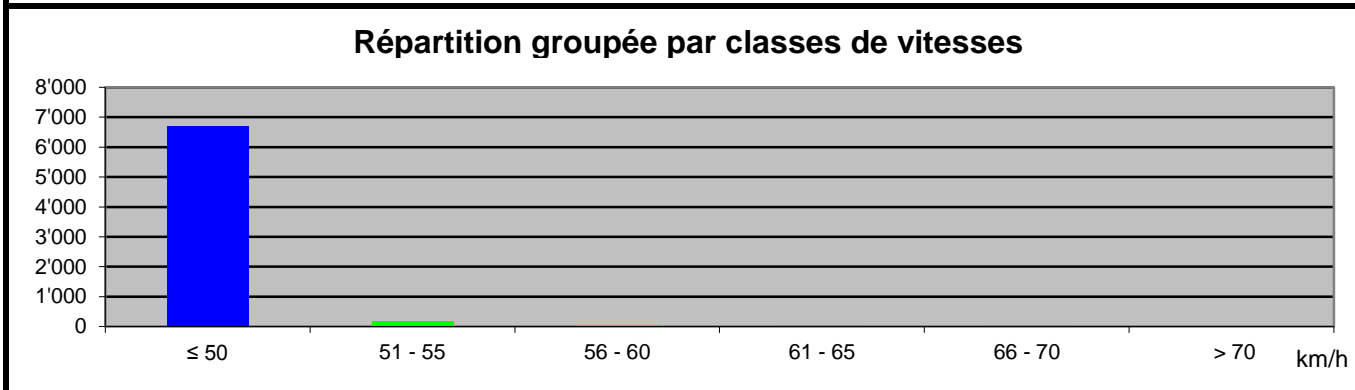

Nombres selon les vitesses

No de site : 1
Nom de rue : Route de Dompierre
Localité : 1682 Prévonnoloup
Propriétés : communale , en localité

Heure début analyse : 03.02.2015 : 13:42:00
Heure fin analyse : 10.02.2015 : 09:11:00
Genre de rue : secondaire
en direction : Romont
Limitation de vitesse : 50 km/h