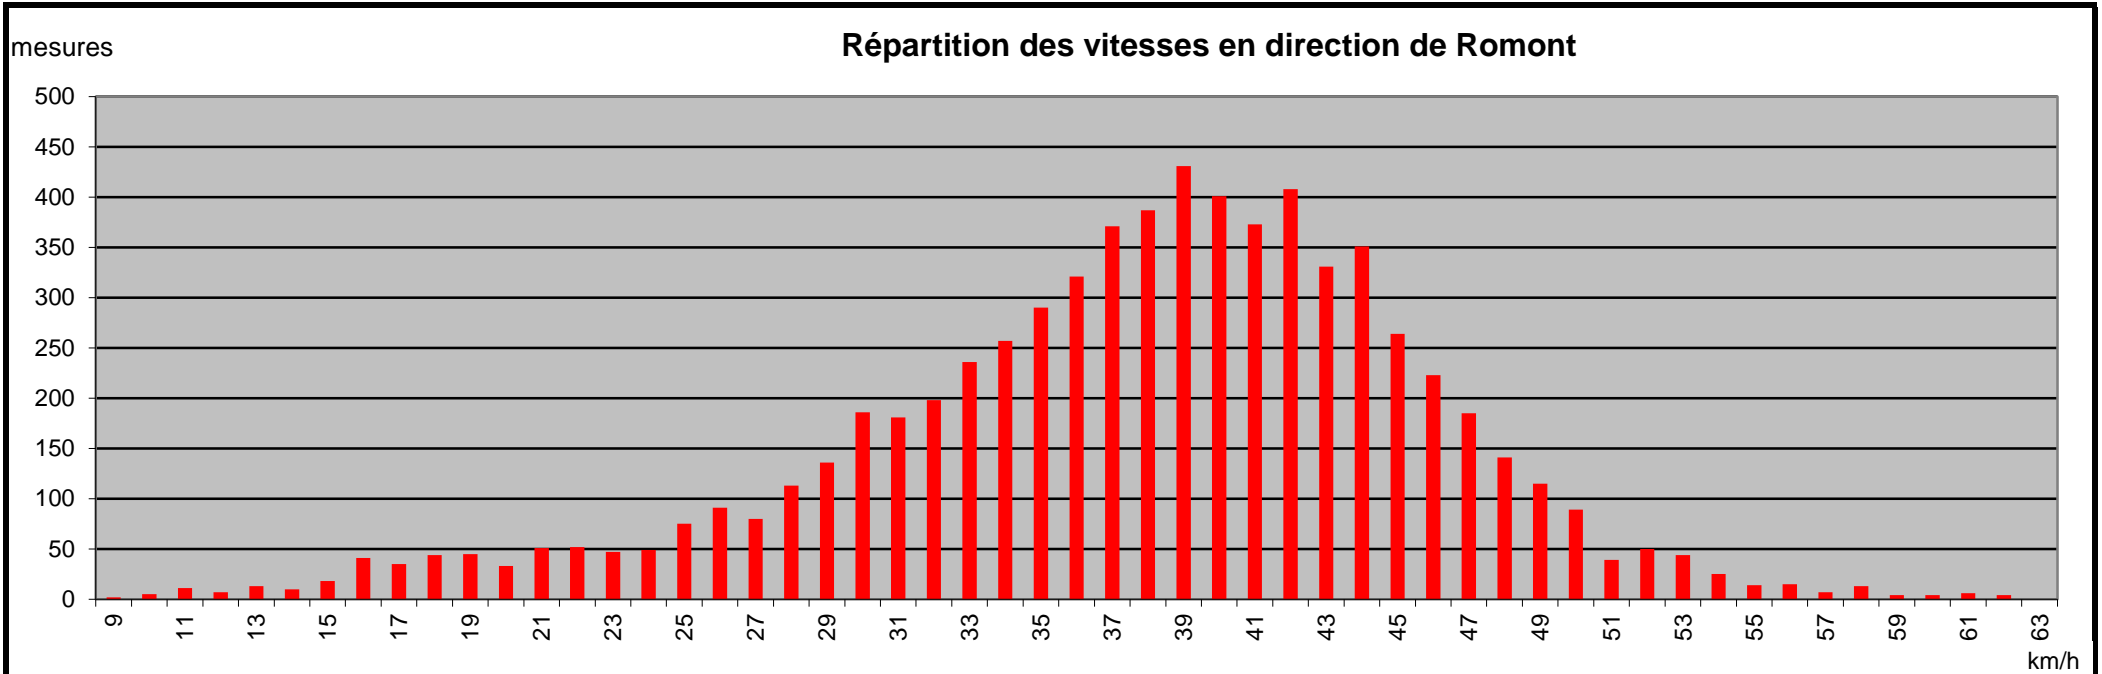

Localité 1682 Prévonnoloup
 en direction Romont
 Limitation de vitesse 50 km/h

Distribution des vitesses									
km/h	nbre	km/h	nbre	km/h	nbre	km/h	nbre	km/h	nbre
3	---	42	408	81	---	120	---	159	---
4	---	43	331	82	---	121	---	160	---
5	---	44	351	83	---	122	---	161	---
6	---	45	264	84	---	123	---	162	---
7	---	46	223	85	---	124	---	163	---
8	---	47	185	86	---	125	---	164	---
9	2	48	141	87	---	126	---	165	---
10	5	49	115	88	---	127	---	166	---
11	11	50	89	89	---	128	---	167	---
12	7	51	39	90	---	129	---	168	---
13	13	52	50	91	---	130	---	169	---
14	10	53	44	92	---	131	---	170	---
15	18	54	25	93	---	132	---	171	---
16	41	55	14	94	---	133	---	172	---
17	35	56	15	95	---	134	---	173	---
18	44	57	7	96	---	135	---	174	---
19	45	58	13	97	---	136	---	175	---
20	33	59	4	98	---	137	---	176	---
21	51	60	4	99	---	138	---	177	---
22	52	61	6	100	---	139	---	178	---
23	47	62	4	101	---	140	---	179	---
24	49	63	---	102	---	141	---	180	---
25	75	64	1	103	---	142	---	181	---
26	91	65	---	104	---	143	---	182	---
27	80	66	---	105	---	144	---	183	---
28	113	67	1	106	---	145	---	184	---
29	136	68	---	107	---	146	---	185	---
30	186	69	---	108	---	147	---	186	---
31	181	70	---	109	---	148	---	187	---
32	198	71	1	110	---	149	---	188	---
33	236	72	---	111	---	150	---	189	---
34	257	73	---	112	---	151	---	190	---
35	290	74	---	113	---	152	---	191	---
36	321	75	1	114	---	153	---	192	---
37	371	76	---	115	---	154	---	193	---
38	387	77	---	116	---	155	---	194	---
39	431	78	---	117	---	156	---	195	---
40	401	79	---	118	---	157	---	196	---
41	373	80	---	119	---	158	---	197	---

Nombres selon les vitesses

No de site : 1
 Nom de rue : Route de Dompierre
 Localité : 1682 Prévonnoloup
 Propriétés : communale , en localité

Heure début analyse : 03.02.2015 : 13:42:00
 Heure fin analyse : 10.02.2015 : 09:11:00
 Genre de rue : secondaire
 en direction : Romont
 Limitation de vitesse : 50 km/h