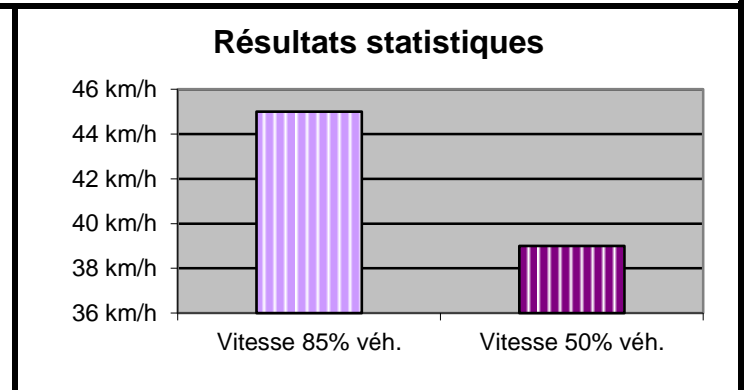

Nombres selon les vitesses

No de site : 1
Nom de rue : Route de Dompierre
Localité : 1682 Prévonnoloup
Propriétés : communale , en localité

Heure début analyse : 03.02.2015 : 13:42:00
Heure fin analyse : 10.02.2015 : 09:11:00
Genre de rue : secondaire
en direction : Romont
Limitation de vitesse : 50 km/h